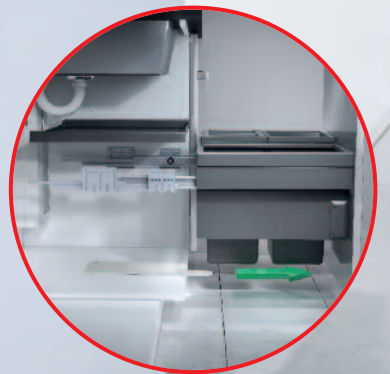

Hands Free Opener

Elektronischer Türöffner für Auszugssysteme aller Art
Electronic Door-Opener for Pull-Out-Systems of any kind